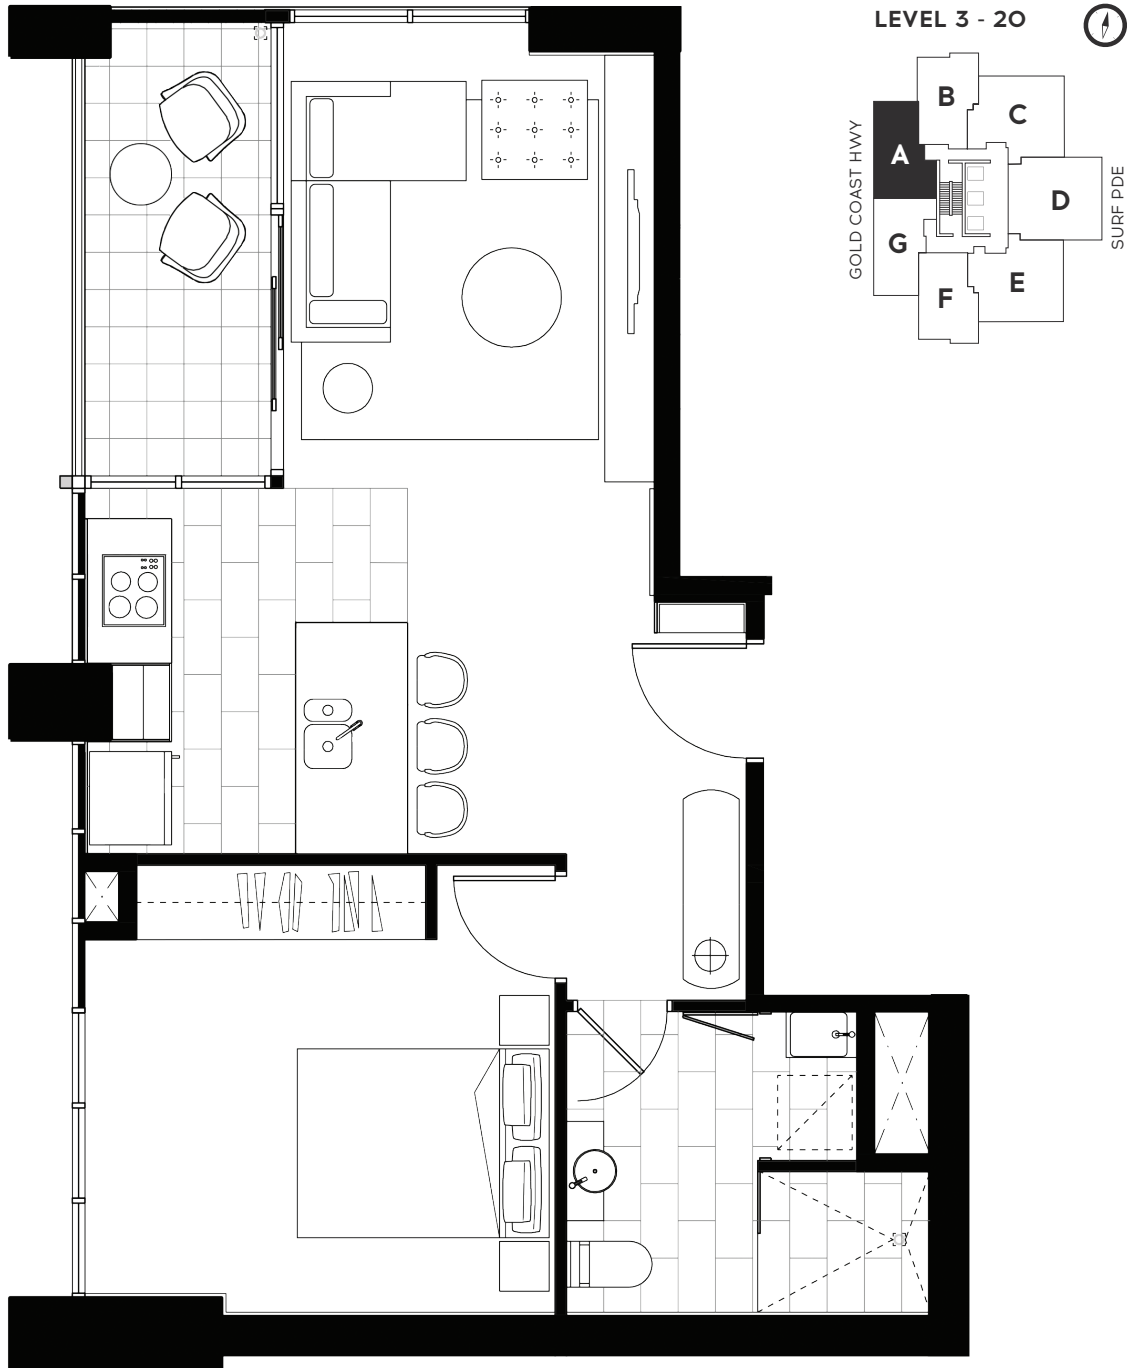

THE BEACH^o

APARTMENTS BROADBEACH

APARTMENT TYPE A

Bed	1 	Internal	53m ²
Bath	1 	Balcony	6m ²
		Total	59m ²

Plans not to scale, furniture not included and all information and illustrations displayed in all advertising material are indicative only and are subject to change without notice. The Vendor and agents of the Vendor do not warrant the accuracy of the information and illustrations and do not accept any liability for any error or discrepancy in the information. The information and illustrations displayed in this advertisement will not form part of any contract for sale. Interested parties must rely on their own inquiries and the information in the contract for sale for the property.