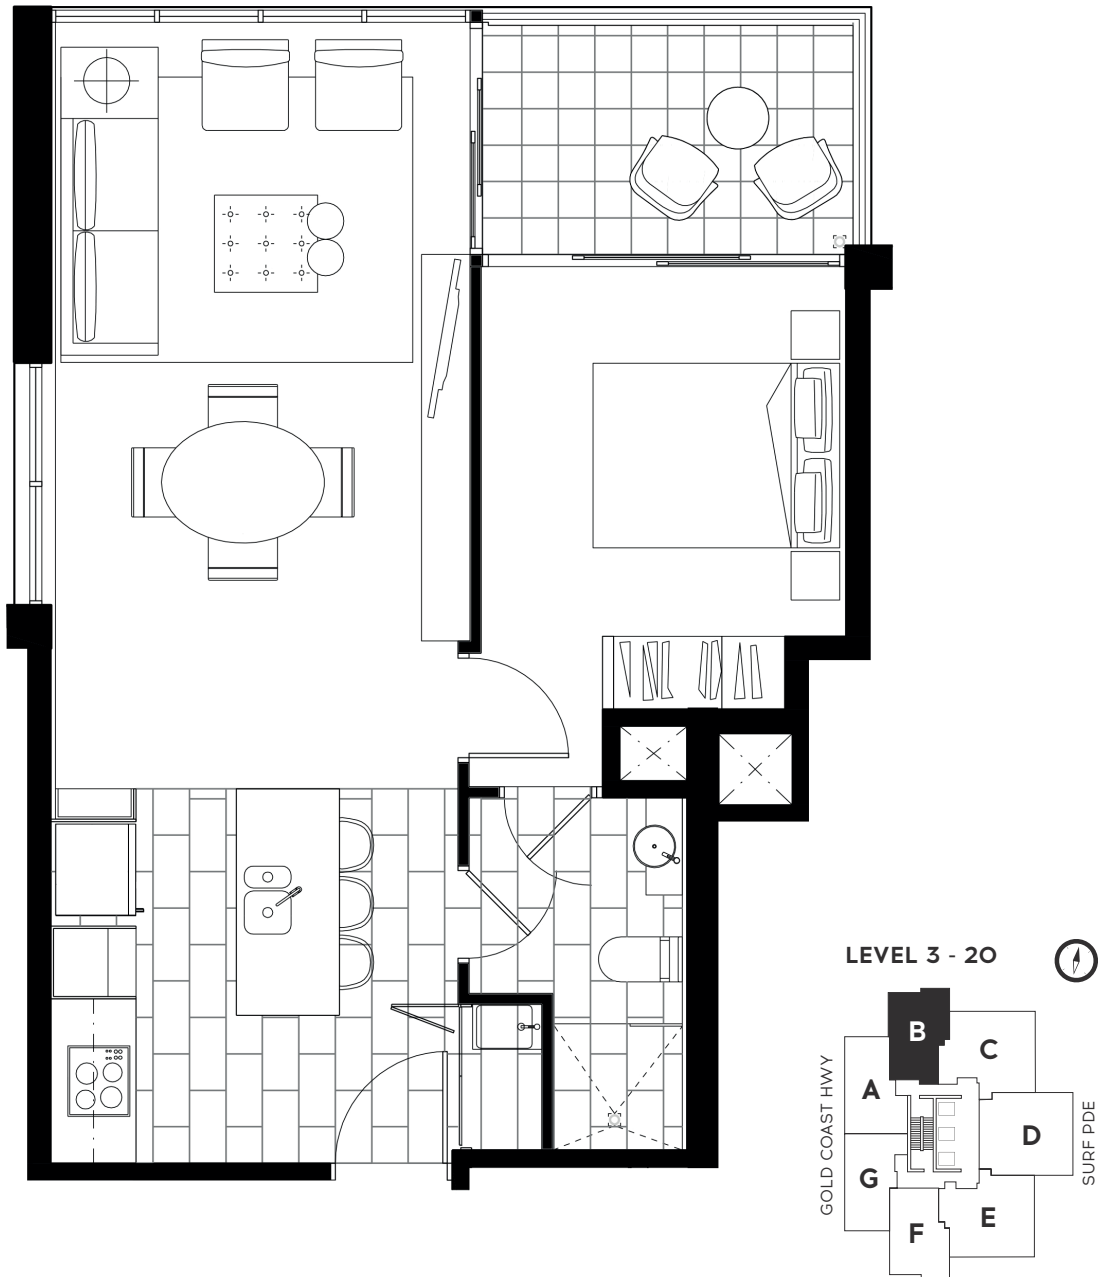

THE BEACH^o

APARTMENTS BROADBEACH

APARTMENT TYPE B

Bed	1 	Internal	53m ²
Bath	1 	Balcony	7m ²
		Total	60m ²

Plans not to scale, furniture not included and all information and illustrations displayed in all advertising material are indicative only and are subject to change without notice. The Vendor and agents of the Vendor do not warrant the accuracy of the information and illustrations and do not accept any liability for any error or discrepancy in the information. The information and illustrations displayed in this advertisement will not form part of any contract for sale.