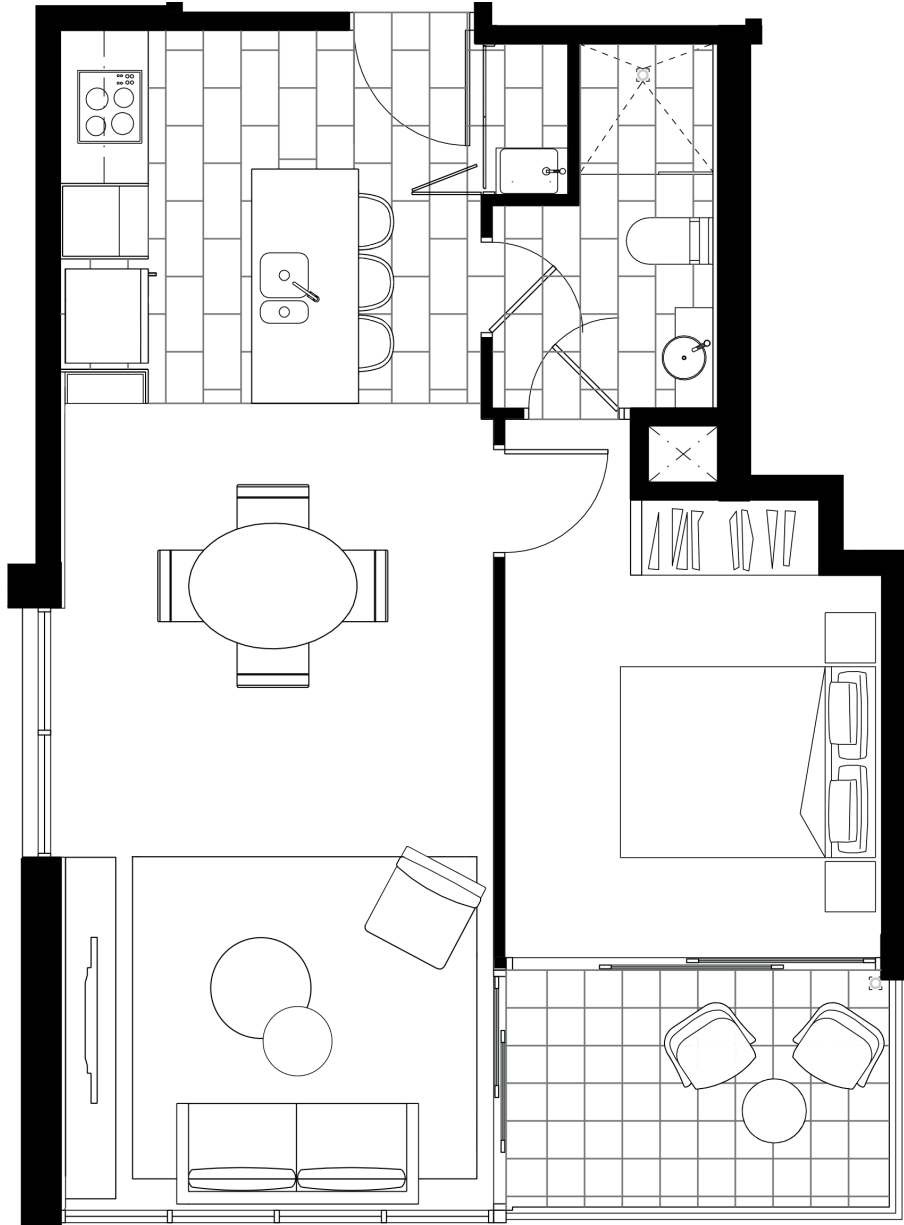

THE BEACH^o

APARTMENTS BROADBEACH

APARTMENT TYPE F

Bed	1 	Internal	53m ²
Bath	1 	Balcony	7m ²
		Total	60m ²

LEVEL 3 - 20

Plans not to scale, furniture not included and all information and illustrations displayed in all advertising material are indicative only and are subject to change without notice. The Vendor and agents of the Vendor do not warrant the accuracy of the information and illustrations and do not accept any liability for any error or discrepancy in the information. The information and illustrations displayed in this advertisement will not form part of any contract for sale. Interested parties must rely on their own inquiries and the information in the contract for sale for the property.