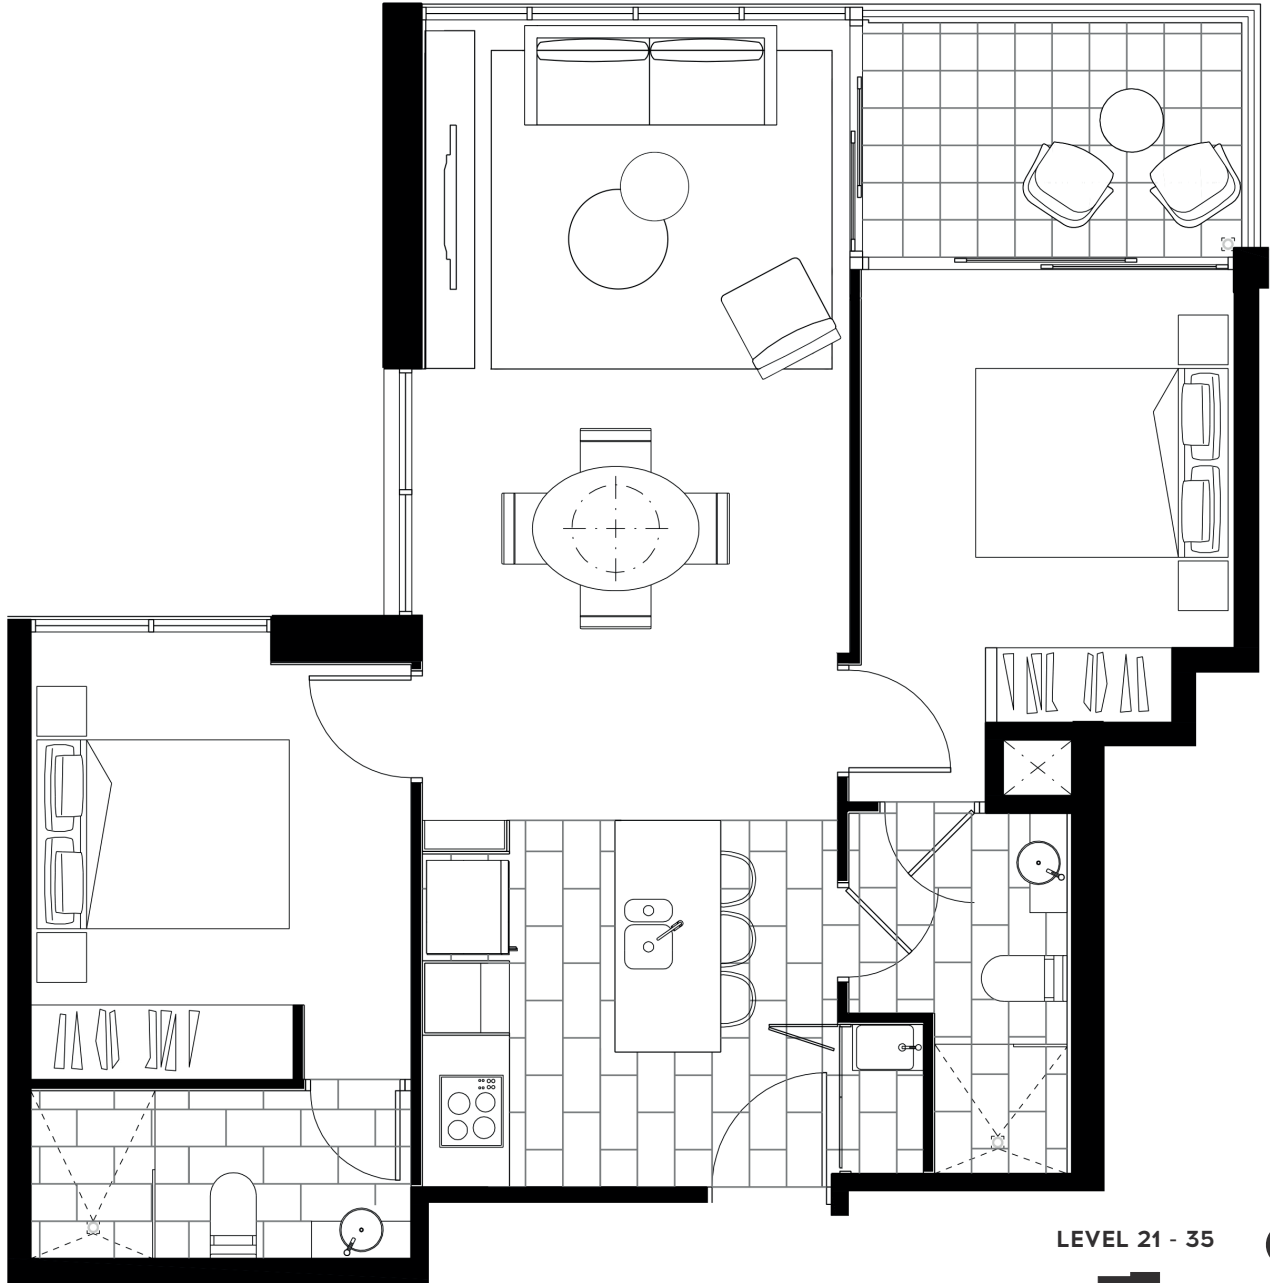

THE BEACH^o

APARTMENTS BROADBEACH

APARTMENT TYPE H

LEVEL 21 - 35

Bed	2 	Internal	69m ²
Bath	2 	Balcony	7m ²
Car	1 	Total	76m ²

Plans not to scale, furniture not included and all information and illustrations displayed in all advertising material are indicative only and are subject to change without notice. The Vendor and agents of the Vendor do not warrant the accuracy of the information and illustrations and do not accept any liability for any error or discrepancy in the information. The information and illustrations displayed in this advertisement will not form part of any contract for sale.