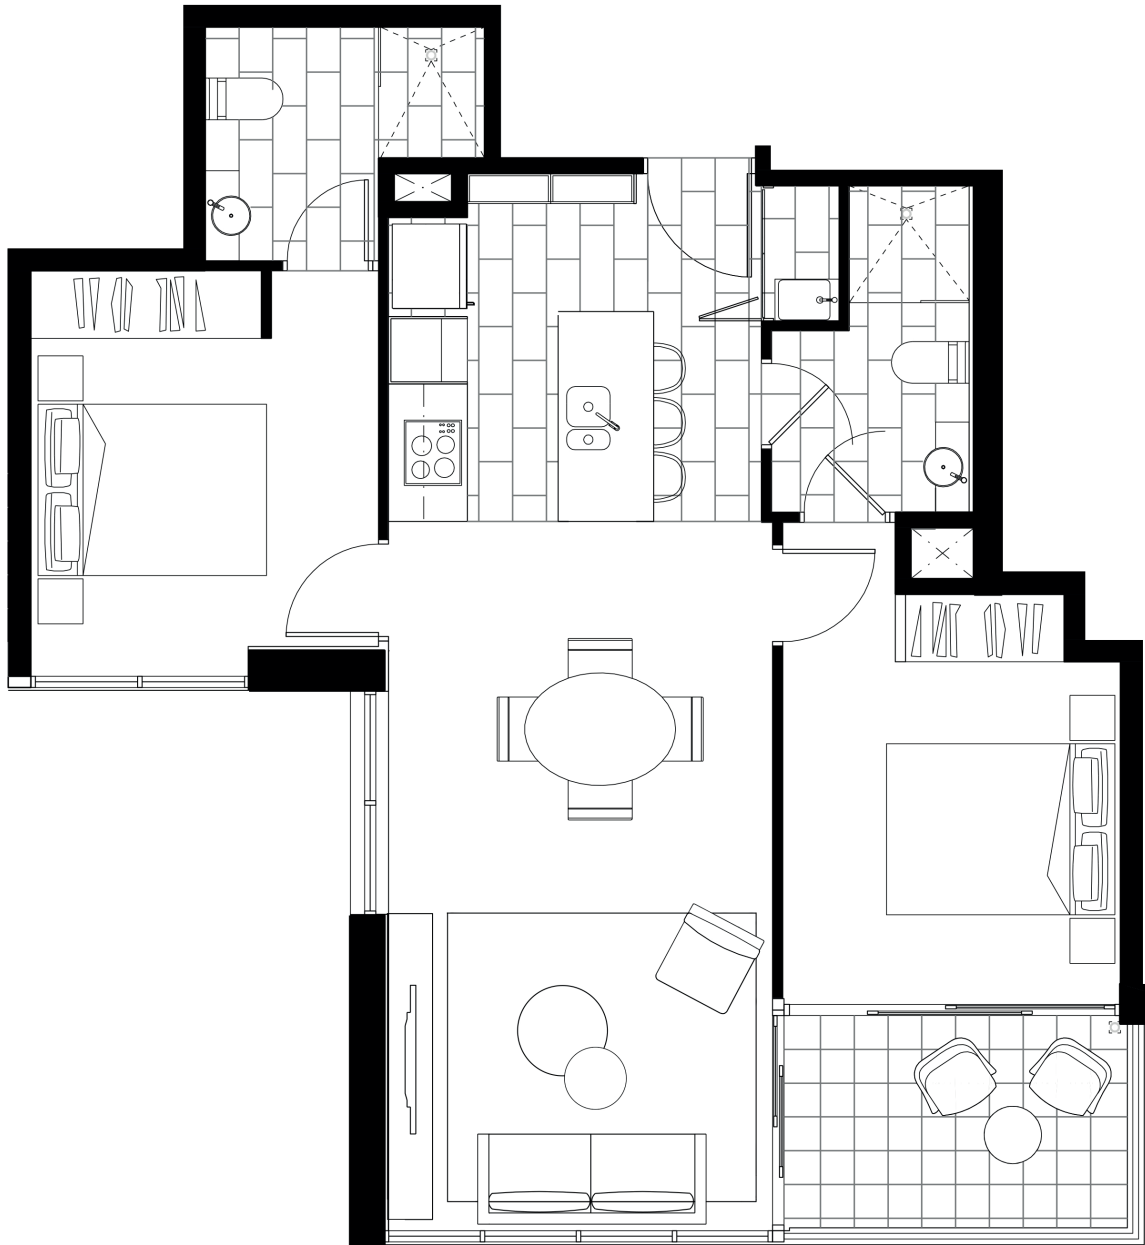

## APARTMENT TYPE J

LEVEL 21 - 35

Bed	2	Internal	69m <sup>2</sup>
Bath	2	Balcony	7m <sup>2</sup>
Car	1	Total	76m <sup>2</sup>

Plans not to scale, furniture not included and all information and illustrations displayed in all advertising material are indicative only and are subject to change without notice. The Vendor and agents of the Vendor do not warrant the accuracy of the information and illustrations and do not accept any liability for any error or discrepancy in the information. The information and illustrations displayed in this advertisement will not form part of any contract for sale.