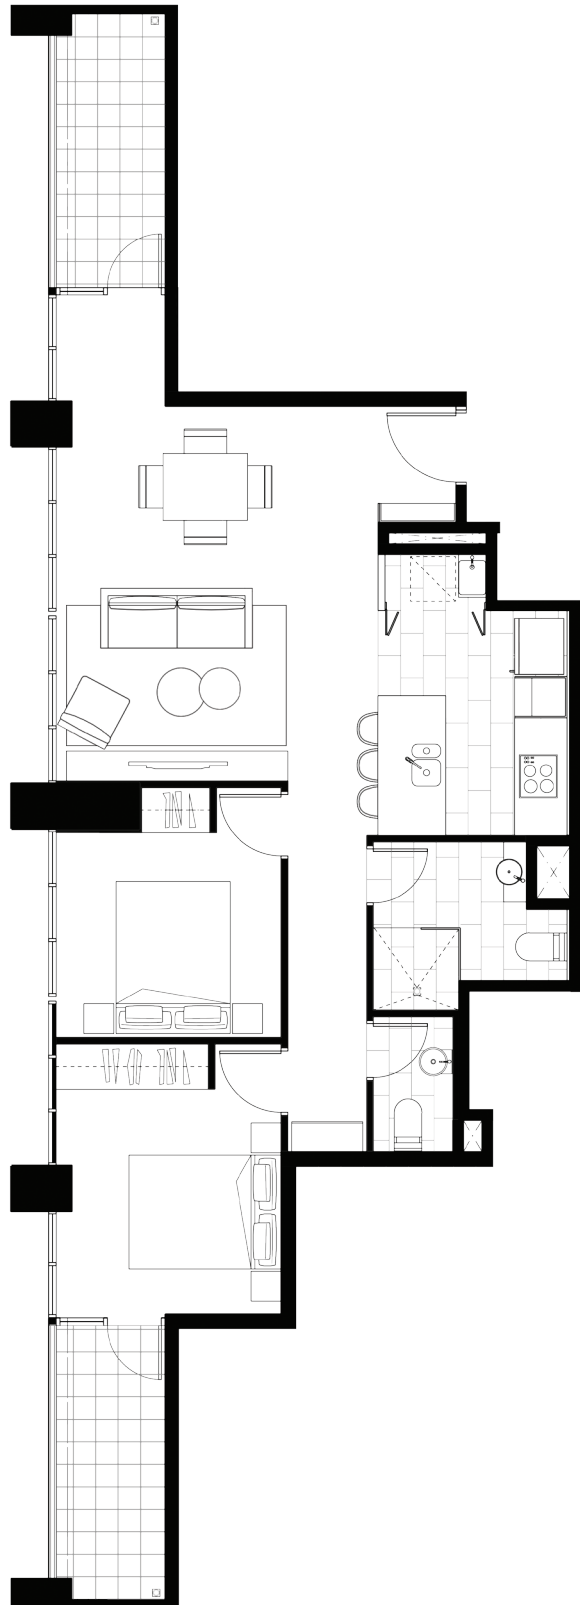

# THE BEACH<sup>o</sup>

APARTMENTS BROADBEACH

## APARTMENT TYPE K

Bed	2	
Bath	1	
Powder room	1	
Car	1	
Internal	73m <sup>2</sup>	
Balcony	12m <sup>2</sup>	
Total	85m <sup>2</sup>	

LEVEL 21 - 35

Plans not to scale, furniture not included and all information and illustrations displayed in all advertising material are indicative only and are subject to change without notice. The Vendor and agents of the Vendor do not warrant the accuracy of the information and illustrations and do not accept any liability for any error or discrepancy in the information. The information and illustrations displayed in this advertisement will not form part of any contract for sale. Interested parties must rely on their own inquiries and the information in the contract for sale for the property.